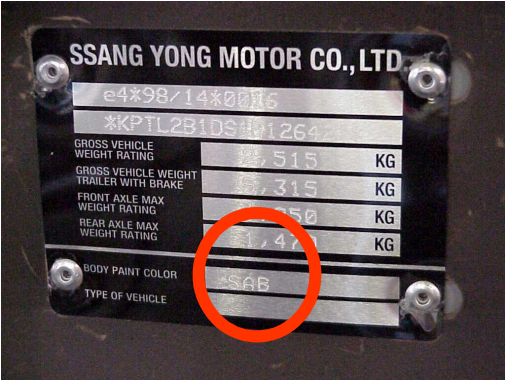

VIN PLATE SSANGYONG
PAINTCODE = SAB